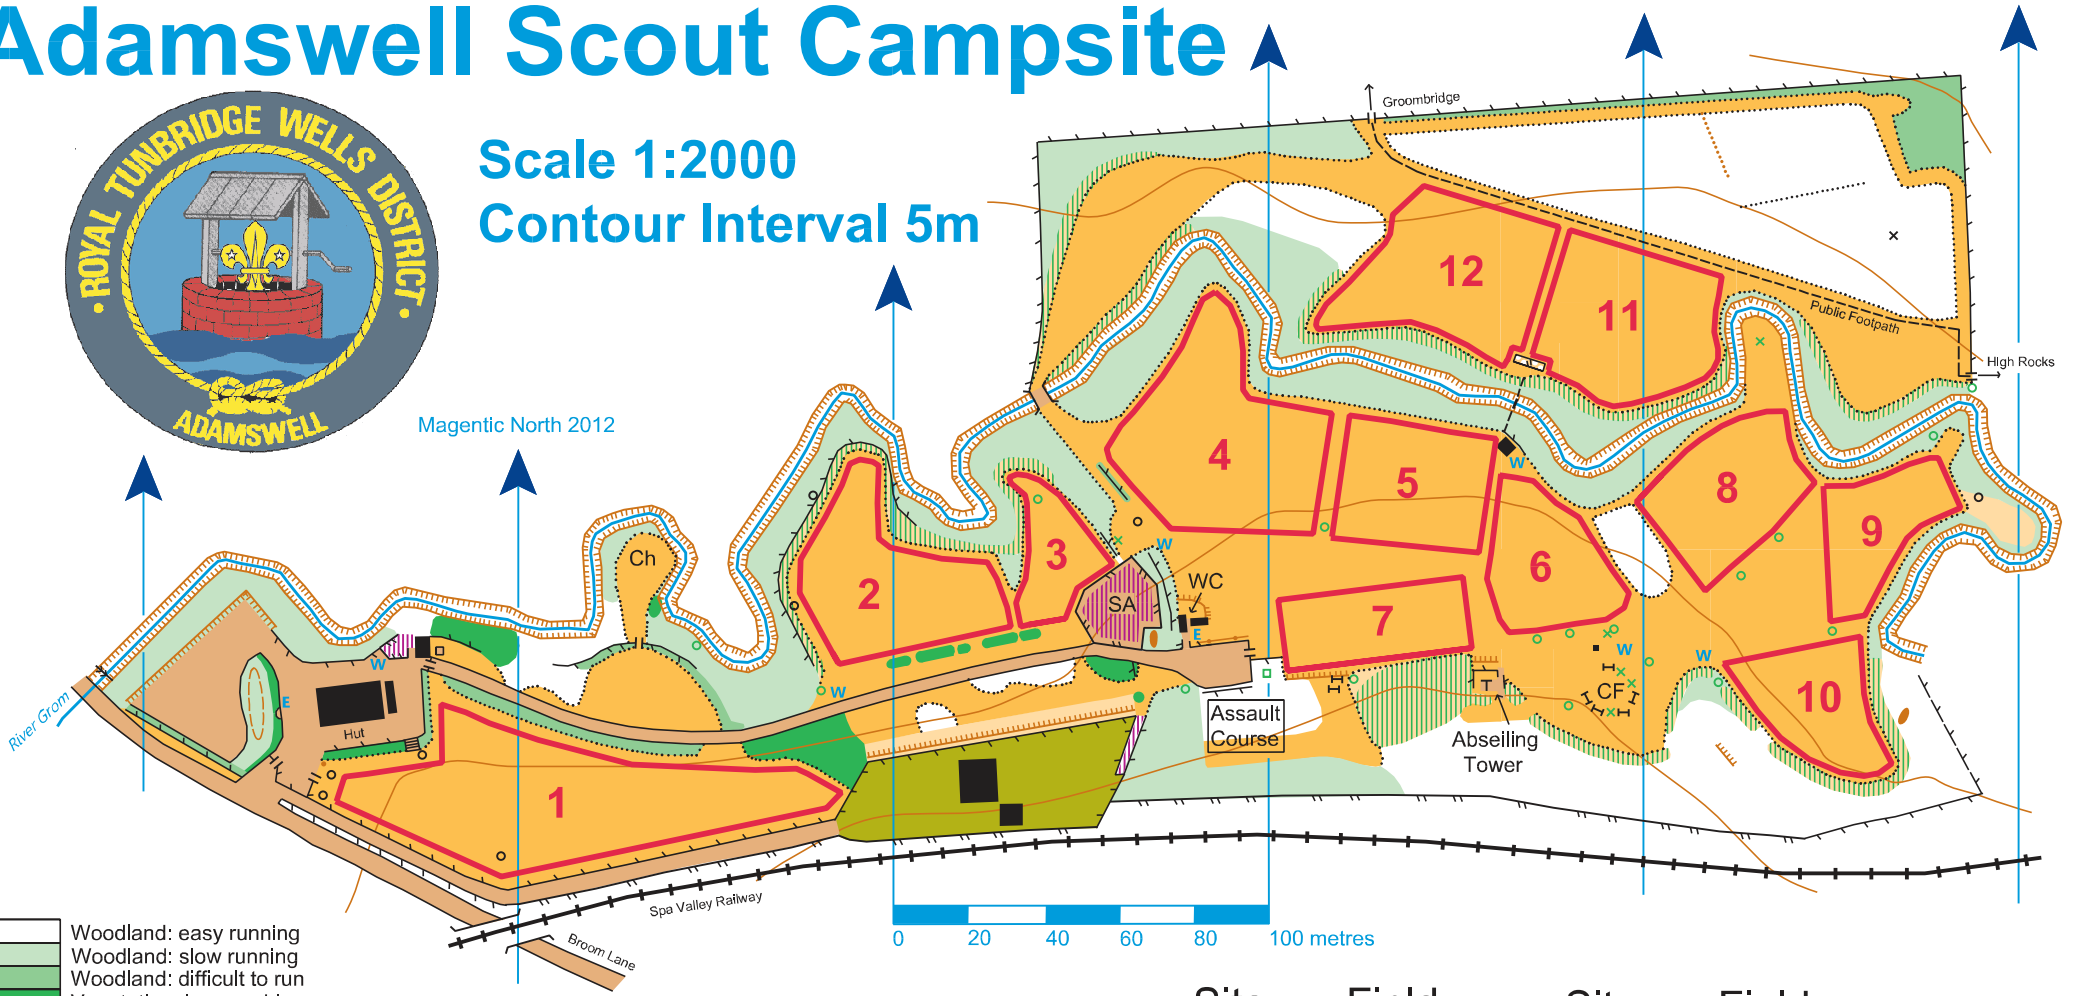

Adamswell Scout Campsite

Scale 1:2000
Contour Interval 5m

Magnetic North 2012

- Woodland: easy running
- Woodland: slow running
- Woodland: difficult to run
- Vegetation: impassable
- Dense undergrowth
- Open land
- Rough open land
- Rough open land & scattered trees
- Building
- Road/ Hard paved area
- Settlement/ Out of bounds

- Light Vehicle Bridge/ Uncrossable pipeline
- Tower/ Bench/ Flagpost, Post
- Chapel/ Campfire/ Toilets
- Contour/ Form line
- Earth bank
- Small gully
- Knoll/ Elongated knoll
- River/ Foot bridge
- Water Point/ Elsan Disposal
- Distinctive tree/ Log/ Wood pile
- Vegetation boundary

- Road Edge/ Step
- Small path
- Fence/ Gate
- High Fence
- Ruined Fence
- Railway

Site	Field	Site	Field
1	Beeches	7	Oak
2	Hawthorn	8	Maple
3	Hawthorn	9	Maple
4	Oak	10	Maple
5	Oak	11	Cherry
6	Oak	12	Cherry